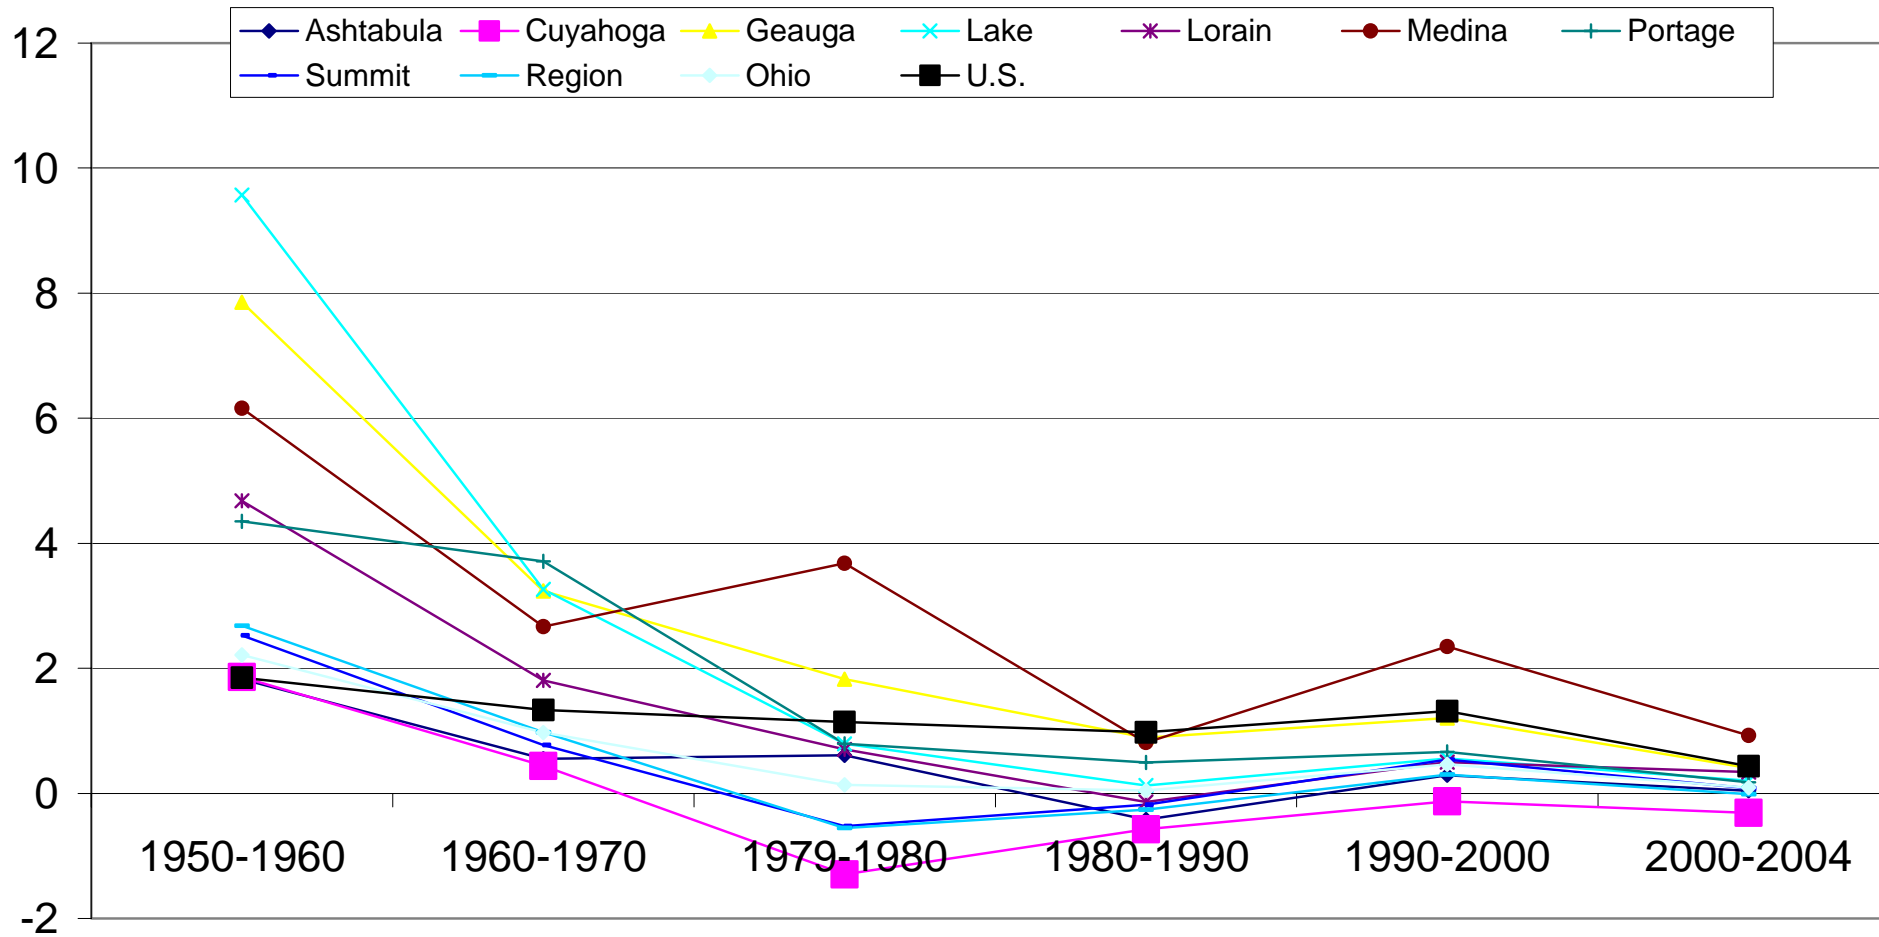

## Average Annual Rate of Population Change, 1950-2004

Source: US Census Bureau

Prepared By: Northern Ohio Data & Information Service (NODIS), Levin College of Urban Affairs, Cleveland State University