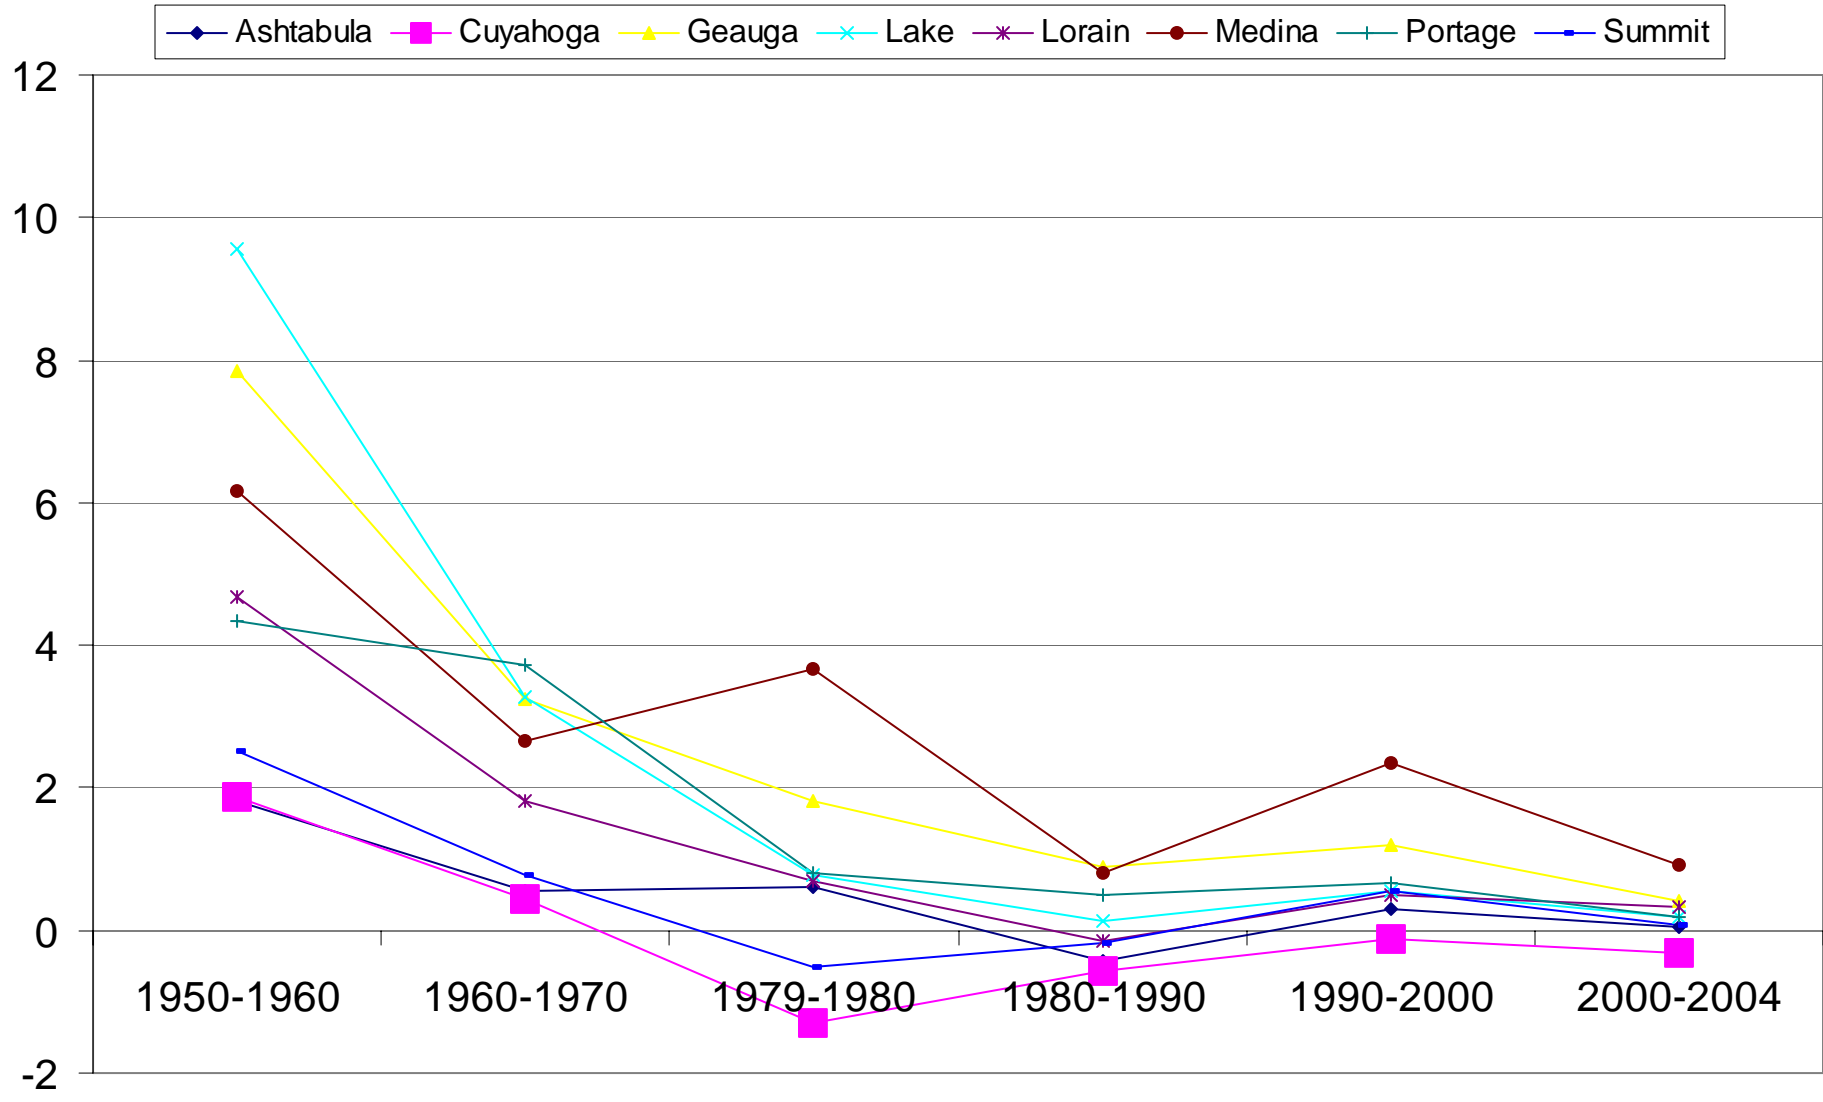

## Average Annual Rate of Population Change, 1950-2004 Eight Counties

Source: US Census Bureau

Prepared By: Northern Ohio Data & Information Service (NODIS), Levin College of Urban Affairs, Cleveland State University